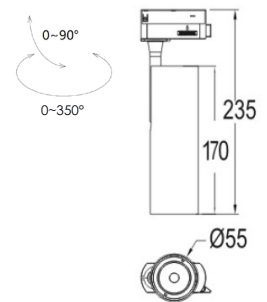

FEATURES

- IP20
- CRI90
- 82 LL/CW
- 350° rotational arm
- 90° adjustable tilt
- Precise light distribution
- Fixed output or DALI
- High efficiency
- Low power consumption
- No UV or IR emissions
- LED lifetime 50,000 hours

NOTE

It is important that you check the compatibility of the dimmable units with the lighting controls supplier before placing your order.

Parameter	Specification		
Light Source	Bridgelux		
Power Consumption (W)	20		
LED Current (mA)	500		
Operating Voltage (V)	AC220-240V 50/60Hz		
Colour Temperature (K)	2700	3000	4000
Luminous Flux up to @ 15° (lm)	1430	1613	1168
Luminous Flux up to @ 24° (lm)	1390	1372	1379
Luminous Flux up to @ 38° (lm)	1323	1404	1650
Luminous Flux up to @ 55° (lm)	1604	1330	970
Finish	Black, White		
Mounting Type	Track		
CRI (Ra)	90		
Lifetime (Hrs)	50000		
Dimensions (mm)	ø 55 x 170 x 235		
Ingress Protection (IP)	20		
Operating Temperature (°C)	-25°C ~ 50°C		
Driver Options	Fixed Output, DALI