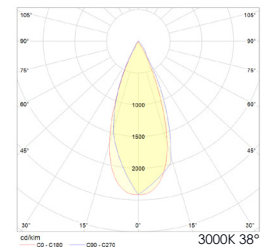

FEATURES

- IP20
- CRI90
- 82 LL/CW
- 350° rotational arm
- 90° adjustable tilt
- Precise light distribution
- Fixed output or DALI
- High efficiency
- Low power consumption
- No UV or IR emissions
- LED lifetime 50,000 hours

NOTE

It is important that you check the compatibility of the dimmable units with the lighting controls supplier before placing your order.

Parameter	Specification		
Light Source	Bridgelux		
Power Consumption (W)	20		
LED Current (mA)	500		
Operating Voltage (V)	AC220-240V 50/60Hz		
Colour Temperature (K)	2700	3000	4000
Luminous Flux up to @ 15° (lm)	1430	1613	1168
Luminous Flux up to @ 24° (lm)	1390	1372	1379
Luminous Flux up to @ 38° (lm)	1323	1404	1650
Luminous Flux up to @ 55° (lm)	1604	1330	970
Finish	Black, White		
Mounting Type	Track		
CRI (Ra)	90		
Lifetime (Hrs)	50000		
Dimensions (mm)	ø 55 x 170 x 235		
Ingress Protection (IP)	20		
Operating Temperature (°C)	-25°C ~ 50°C		
Driver Options	Fixed Output, DALI