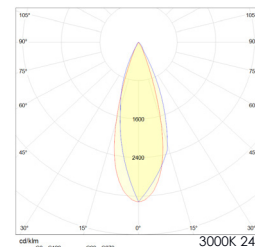

FEATURES

- IP20
- CRI90
- 82 LL/CW
- 350° rotational arm
- 90° adjustable tilt
- Precise light distribution
- Fixed output or DALI
- High efficiency
- Low power consumption
- No UV or IR emissions
- LED lifetime 50,000 hours

NOTE

It is important that you check the compatibility of the dimmable units with the lighting controls supplier before placing your order.

Parameter	Specification		
Light Source	Bridgelux		
Power Consumption (W)	20		
LED Current (mA)	500		
Operating Voltage (V)	AC220-240V 50/60Hz		
Colour Temperature (K)	2700	3000	4000
Luminous Flux up to @ 15° (lm)	1430	1613	1168
Luminous Flux up to @ 24° (lm)	1390	1372	1379
Luminous Flux up to @ 38° (lm)	1323	1404	1650
Luminous Flux up to @ 55° (lm)	1604	1330	970
Finish	Black, White		
Mounting Type	Track		
CRI (Ra)	90		
Lifetime (Hrs)	50000		
Dimensions (mm)	ø 55 x 170 x 235		
Ingress Protection (IP)	20		
Operating Temperature (°C)	-25°C ~ 50°C		
Driver Options	Fixed Output, DALI