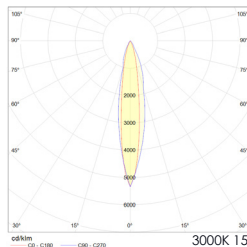

FEATURES

- IP20
- CRI90
- 82 LL/CW
- 350° rotational arm
- 90° adjustable tilt
- Precise light distribution
- Fixed output or DALI
- High efficiency
- Low power consumption
- No UV or IR emissions
- LED lifetime 50,000 hours

NOTE

It is important that you check the compatibility of the dimmable units with the lighting controls supplier before placing your order.

Parameter	Specification		
Light Source	Bridgelux		
Power Consumption (W)	20		
LED Current (mA)	500		
Operating Voltage (V)	AC220-240V 50/60Hz		
Colour Temperature (K)	2700	3000	4000
Luminous Flux up to @ 15° (lm)	1430	1613	1168
Luminous Flux up to @ 24° (lm)	1390	1372	1379
Luminous Flux up to @ 38° (lm)	1323	1404	1650
Luminous Flux up to @ 55° (lm)	1604	1330	970
Finish	Black, White		
Mounting Type	Track		
CRI (Ra)	90		
Lifetime (Hrs)	50000		
Dimensions (mm)	ø 55 x 170 x 235		
Ingress Protection (IP)	20		
Operating Temperature (°C)	-25°C ~ 50°C		
Driver Options	Fixed Output, DALI