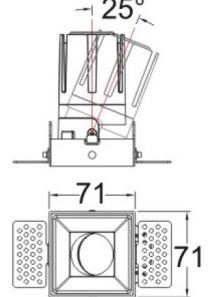

**DESCRIPTION**

The Orion 5 recessed trimless luminaire has full control over glare offering UGR <19.

The easy fit design has drop retaining legs for extra flexibility and a twist lock release from the LED engine that makes secondary fixing easy if required.

9W Dimensions

15W Dimensions

Parameter	Specification		
Light Source	Bridgelux		
Power Consumption (W)	9 / 15		
LED Current (mA)	200 / 350		
9W Colour Temperature (K)	2700	3000	4000
9W Luminous Flux @ 24° (lm)	741	777	804
15W Colour Temperature (K)	2700	3000	4000
15W Luminous Flux @ 24° (lm)	1271	1296	1346
Finish	Black, White		
Reflector	Black, White, Silver, Black Chrome		
Mounting Type	Recessed Trimless Adjustable		
CRI (Ra)	90		
Lifetime (Hrs)	50000		
9W Dimensions (mm)	88 x 71 x 71		
15W Dimensions (mm)	88 x 71 x 71		
Cut Out (mm)	76 x 76		
Ingress Protection (IP)	20		
Operating Temperature (°C)	-25°C ~ 50°C		
Driver Options	Fixed Output, Mains Dimmable, DALI		