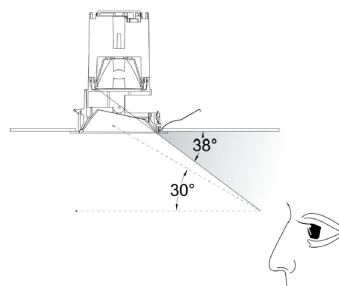

**DESCRIPTION**

The Orion 5 recessed trimless luminaire has full control over glare offering UGR <19.

The easy fit design has drop retaining legs for extra flexibility and a twist lock release from the LED engine that makes secondary fixing easy if required.

9W Dimensions

15W Dimensions

Parameter	Specification		
Light Source	Bridgelux		
Power Consumption (W)	9 / 15		
LED Current (mA)	200 / 350		
9W Colour Temperature (K)	2700	3000	4000
9W Luminous Flux @ 24° (lm)	741	777	804
15W Colour Temperature (K)	2700	3000	4000
15W Luminous Flux @ 24° (lm)	1271	1296	1346
Finish	Black, White		
Reflector	Black, White, Silver, Black Chrome		
Mounting Type	Recessed Trimless Adjustable		
CRI (Ra)	90		
Lifetime (Hrs)	50000		
9W Dimensions (mm)	88 x 71 x 71		
15W Dimensions (mm)	88 x 71 x 71		
Cut Out (mm)	76 x 76		
Ingress Protection (IP)	20		
Operating Temperature (°C)	-25°C ~ 50°C		
Driver Options	Fixed Output, Mains Dimmable, DALI		