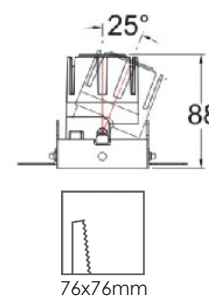

9W Dimensions

15W Dimensions

Parameter	Specification		
Light Source	Bridgelux		
Power Consumption (W)	9 / 15		
LED Current (mA)	200 / 350		
9W Colour Temperature (K)	2700	3000	4000
9W Luminous Flux @ 24° (lm)	741	777	804
15W Colour Temperature (K)	2700	3000	4000
15W Luminous Flux @ 24° (lm)	1271	1296	1346
Finish	Black, White		
Reflector	Black, White, Silver, Black Chrome		
Mounting Type	Recessed Trimless Adjustable		
CRI (Ra)	90		
Lifetime (Hrs)	50000		
9W Dimensions (mm)	88 x 71 x 71		
15W Dimensions (mm)	88 x 71 x 71		
Cut Out (mm)	76 x 76		
Ingress Protection (IP)	20		
Operating Temperature (°C)	-25°C ~ 50°C		
Driver Options	Fixed Output, Mains Dimmable, DALI		