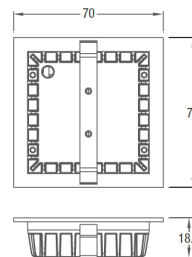

1m	41.3 lx	1.1m ø
2m	10.3 lx	2.2m ø
3m	4.6 lx	3.3m ø
4m	1.9 lx	4.4m ø
5m	1.6 lx	5.5m ø

Parameter	Specification	
Light Source	SMD LED	
Power Consumption (W)	1.5	
LED Current (mA)	DC 350	
Operating Voltage (V)	AC 100-240V 50/60Hz	
Colour Temperature (K)	3000	4000
Luminous Flux @ 90° (lm)	91	99
CRI (Ra)	80	
Lifetime (Hrs)	50,000	
Ingress Protection (IP)	20	
Driver Options	Fixed Output