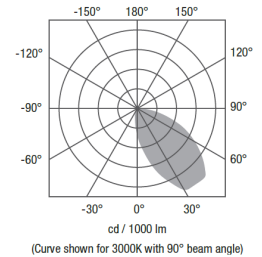

1m	41.3 lx	1.1m ø
2m	10.3 lx	2.2m ø
3m	4.6 lx	3.3m ø
4m	1.9 lx	4.4m ø
5m	1.6 lx	5.5m ø

Parameter	Specification	
Light Source	SMD LED	
Power Consumption (W)	1.5	
LED Current (mA)	DC 350	
Operating Voltage (V)	AC 100-240V 50/60Hz	
Colour Temperature (K)	3000	4000
Luminous Flux @ 90° (lm)	91	99
CRI (Ra)	80	
Lifetime (Hrs)	50,000	
Ingress Protection (IP)	20	
Driver Options	Fixed Output